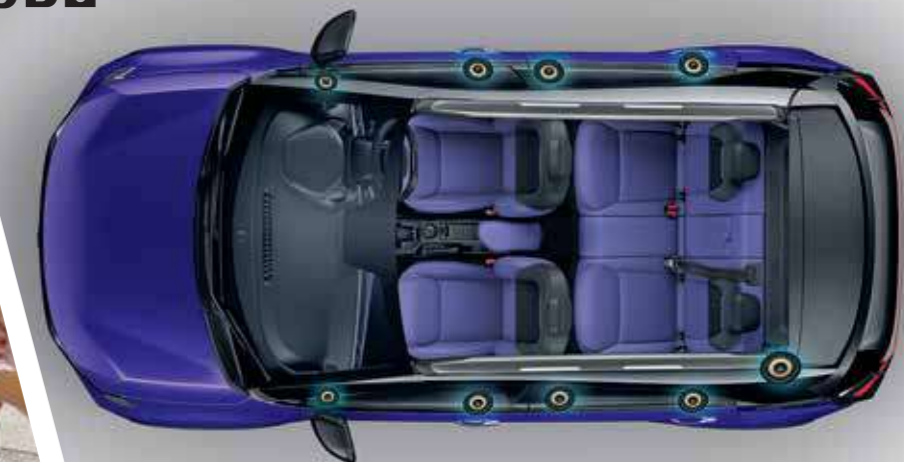

CONNECTED VEHICLE TECHNOLOGY
WITH iRA APP
Always in touch with you

JBL