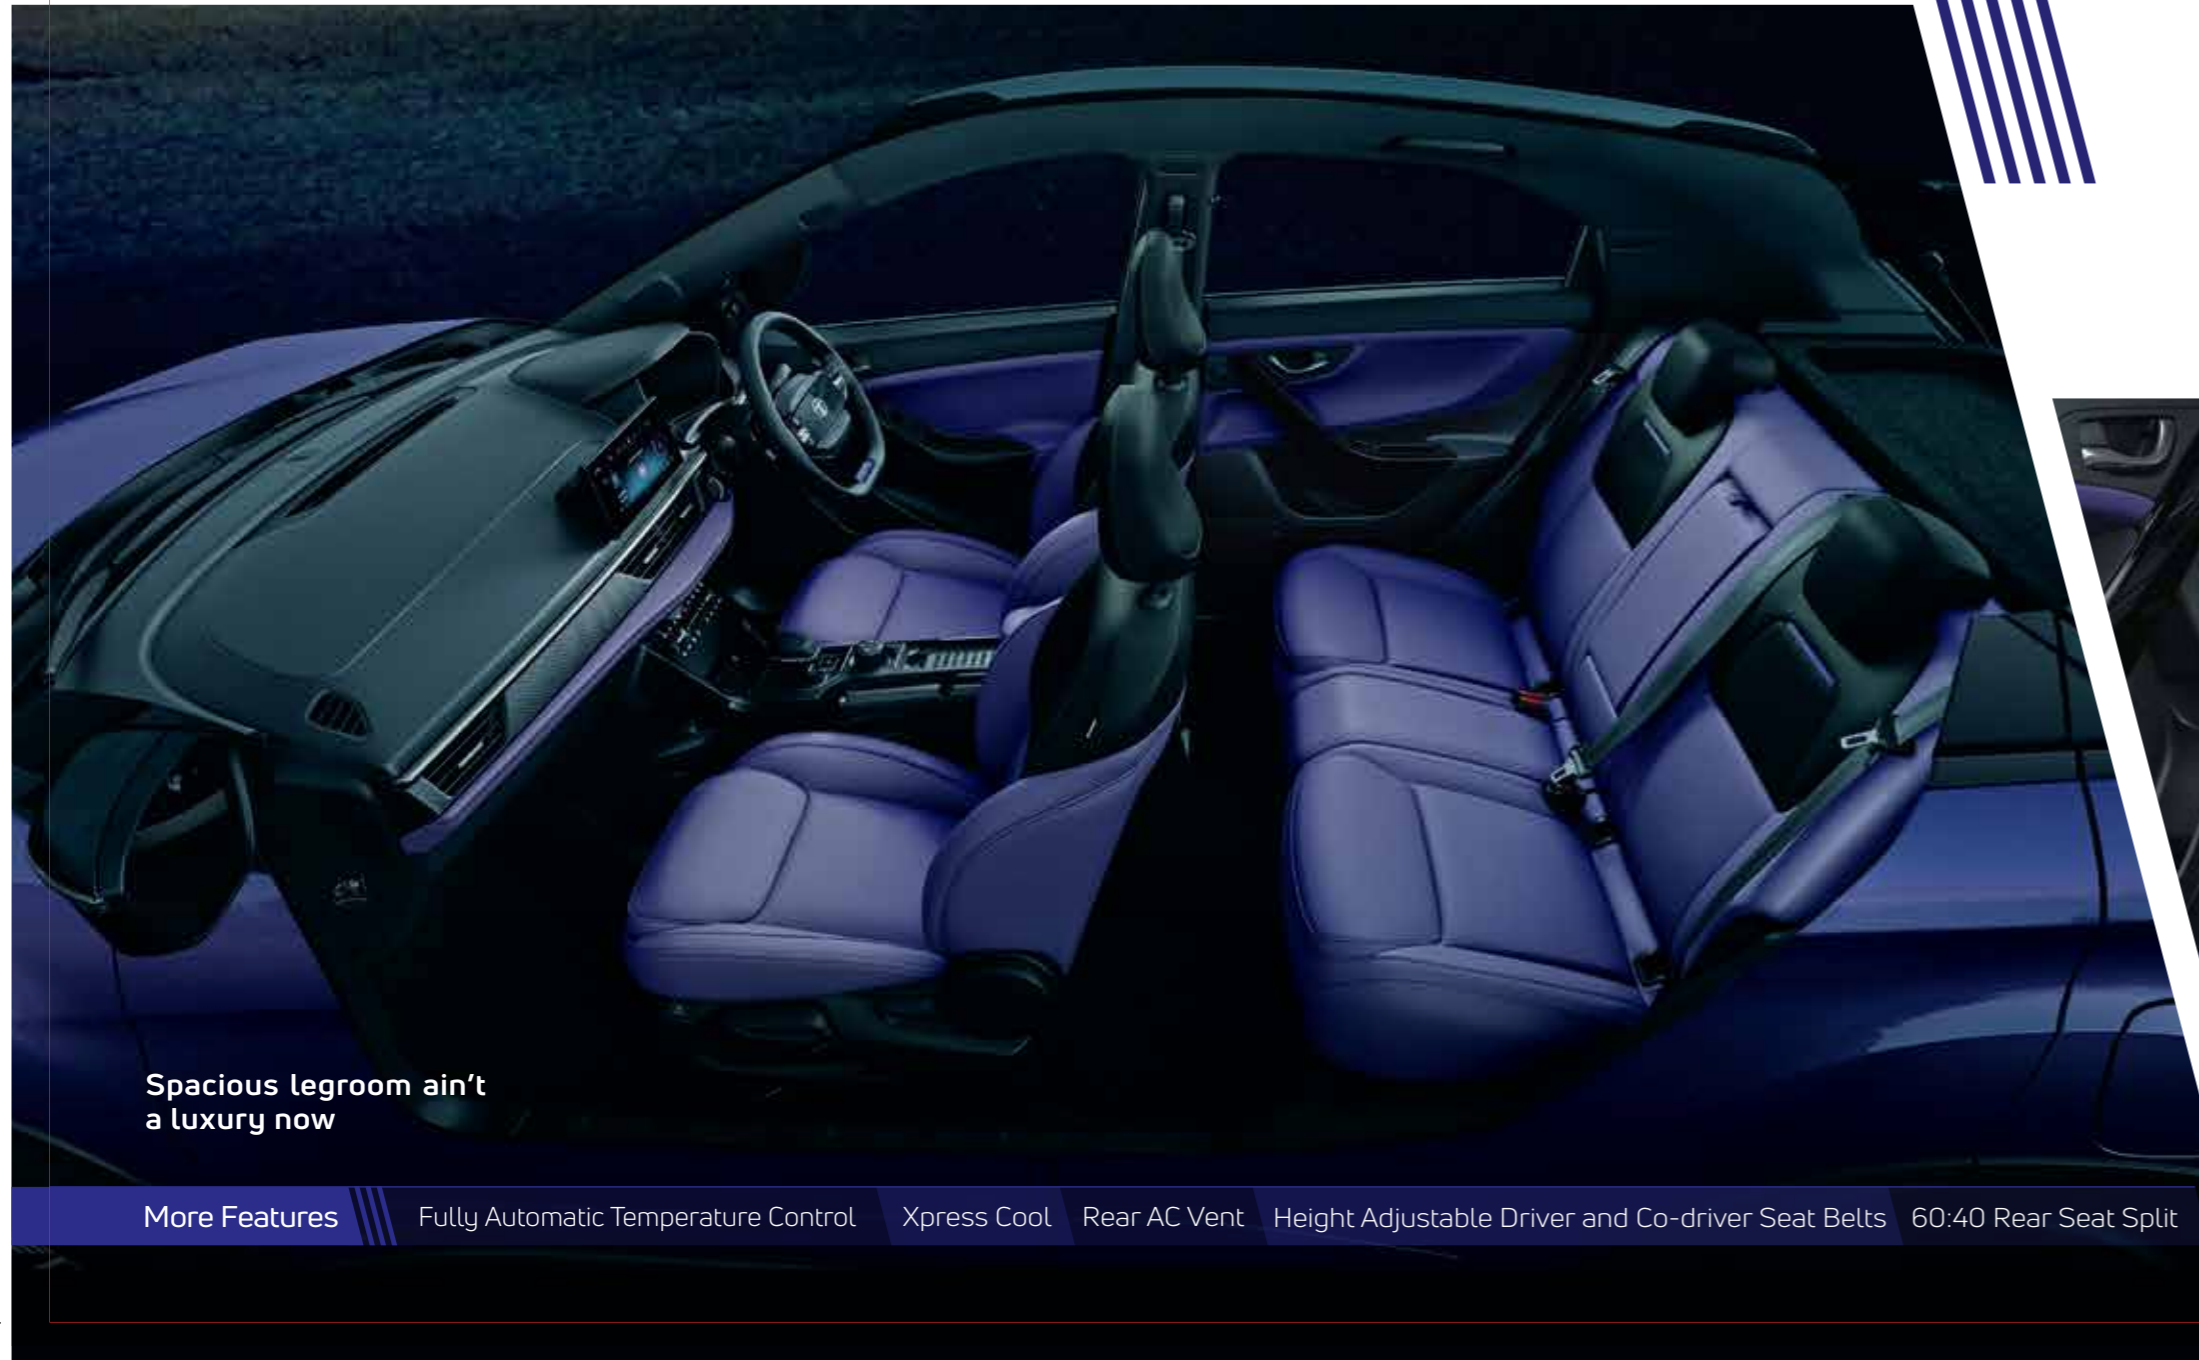

EXPERIENCE PLUSH COMFORT

Spacious legroom ain't a luxury now

More Features Fully Automatic Temperature Control Xpress Cool Rear AC Vent Height Adjustable Driver and Co-driver Seat Belts 60:40 Rear Seat Split